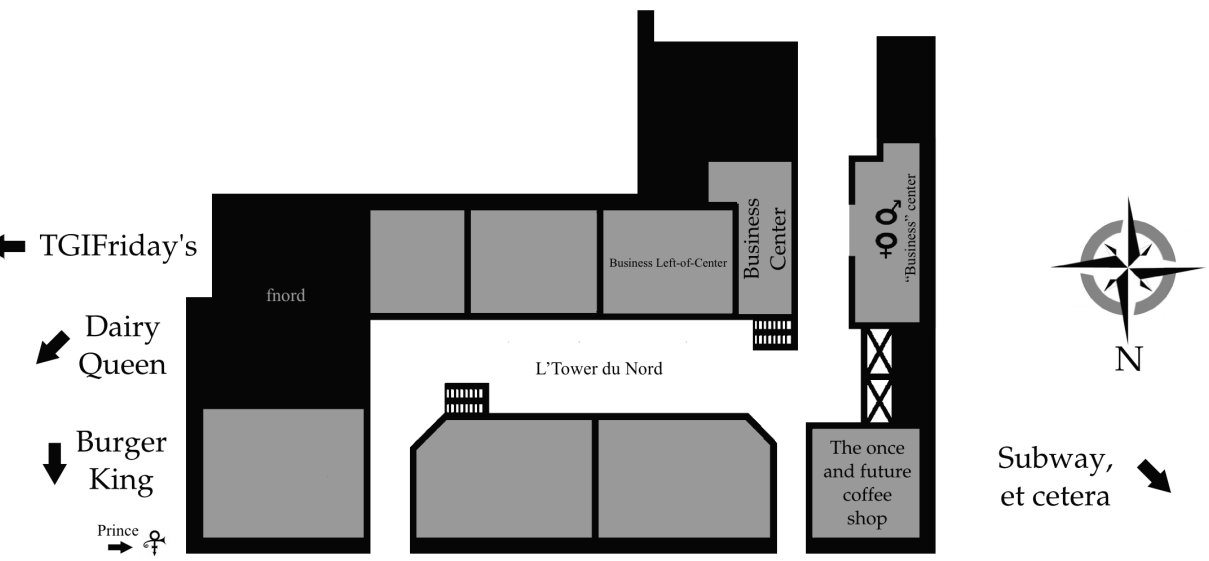

**Sunday**  
12:00noon-2:00  
*Sense of Scale* (2011)  
2:00-4:00  
*The Search for Simon* (2013)

**Gaming** Garden Court  
See schedule on reverse side. Also, open gaming throughout the con.

- Gaming** Garden Court  
In the Garden Court. Open gaming throughout the con, and scheduled gaming:
- Thursday**  
5:00pm–6:00: MtG: Archenemy (4) & Red Dragon Inn (8)  
6:00–10:00: MtG: Chaos Draft (16) & Battlestar Galactica (6)  
10:00–12:00mid: MtG: Quantum Leap (6) & Quarriors!!! (4)
- Friday**  
10:00am–2:00pm: MtG: Modern (16)  
10:00am–11:00: Tsuru (8)  
11:00–2:00pm: Lords of Waterdeep (5)  
2:00–6:00: MtG: Chaos Draft (16)  
2:00–5:00: Resident Evil Deck Building Game (4)  
5:00–8:00: Munchkin (6)  
6:00–8:00: MtG: Quantum Leap (6)  
8:00–12:00mid: MtG: Legacy (16) & Legendary (8)
- Saturday**  
10:00am–2:00pm: MtG: Commander (8, 2 pods of 4)  
10:00am–1:00pm: Betrayal at House on the Hill (6)  
2:00pm–6:00: MtG: Standard (16)  
1:00–3:00: 7 Wonders (7)  
3:00–6:00: Elder Sign (6)  
6:00–7:00: MtG: Archenemy (4)  
6:00–9:00: Pandemic (4)  
7:00–12:00mid: Special Magic the Gathering Event w/ Brandon Sanderson  
9:00pm–12:00mid: Vegas Showdown (5)
- Sunday**  
10:00am–2:00pm: MtG: Chaos Draft (16)  
10:00am–12:00noon: 7 Wonders (7)  
12:00noon–1:00: Whack a Cat Girl (4)  
1:00–2:00: Tsuru (8)